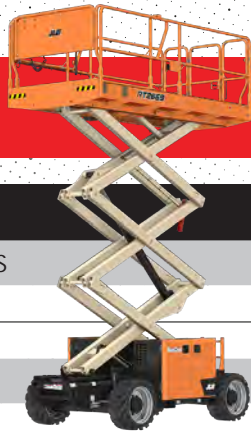

ACCESS

MANLIFTS

ELECTRIC SCISSOR/MOBILE VERT. LIFTS

19' - 46' WORKING HEIGHT

MOBILE VERTICAL LIFT

ROUGH TERRAIN SCISSOR LIFTS

32' - 50' WORKING HEIGHT

ELECTRIC BOOM LIFTS (ARTICULATING)

36' - 66' WORKING HEIGHT

60' - 77' ELECTRIC CRAWLER BOOM (ATRIUM)

ROUGH TERRAIN BOOM LIFTS (STRAIGHT/ARTICULATING)

46' - 156' WORKING HEIGHT STRAIGHT

40' - 92' WORKING HEIGHT ARTICULATING

FORKLIFTS

STRAIGHT MAST 2WD

5,000LB - 15,000LB DIESEL/LP

5,000LB ELECTRIC

TELESCOPING FORKLIFTS 4WD

5,000LB - 27,000LB (18' - 55' LIFT)